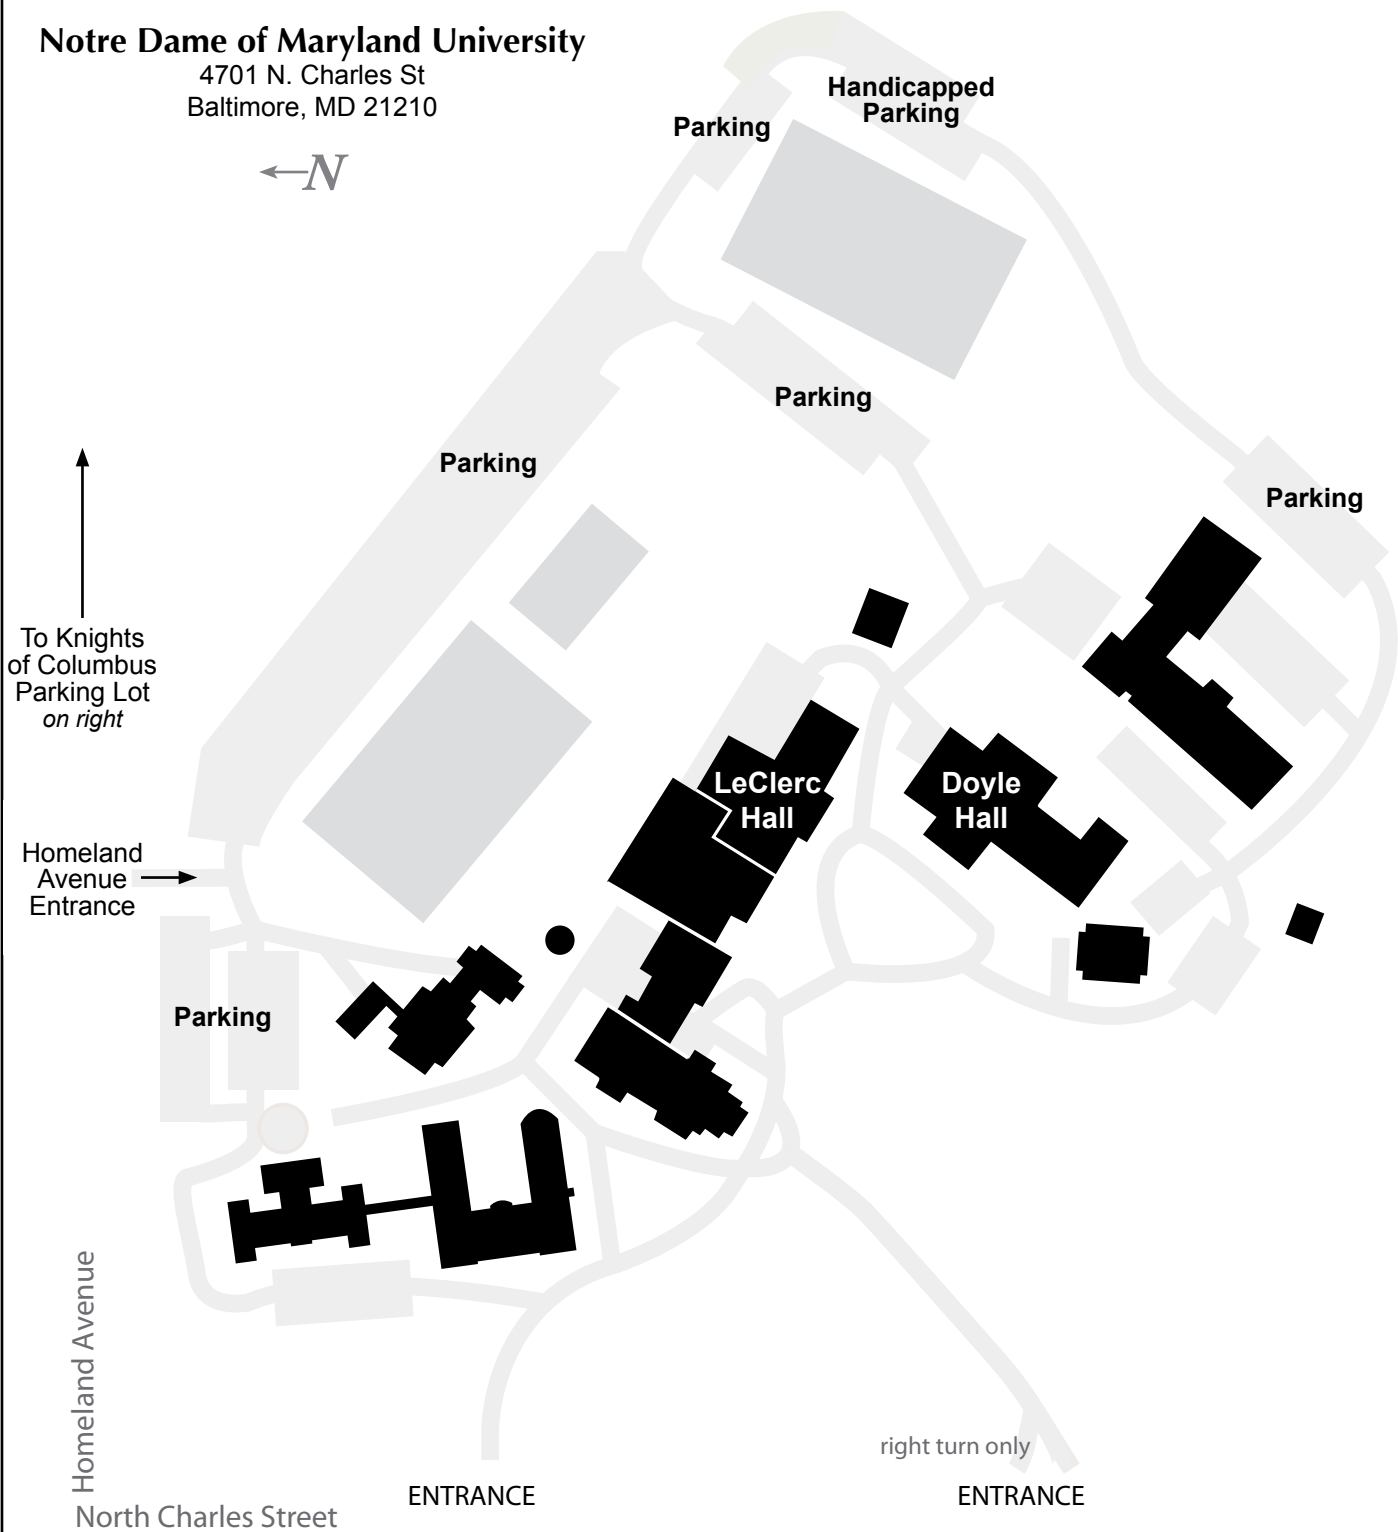

Notre Dame of Maryland University

4701 N. Charles St
Baltimore, MD 21210

Handicapped parking in front of LeClerc Hall
Handicapped entrance
to the left of LeClerc Hall stairs

Grace United Methodist Church

5407 North Charles Street
(corner of N. Charles & Northern Parkway)
Baltimore, Maryland 21210

0.64 miles north of Notre Dame on Charles Street

Knights of Columbus Parking Lot

On Homeland Ave. approx. 1/8 mile east of
University Homeland entrance
Entrance on Right

Parking and Shuttle Service

WED, OCT 12, THUR, OCT 13, FRI, OCT 14

Along Homeland Avenue &
on campus as available

Overflow parking, Knights of Columbus Lot — open 6 AM – 6 PM
Shuttle service 7:30 – 9:00 AM.

SAT, OCT 15, SUN, OCT 16

Along Homeland Avenue &
on campus as available